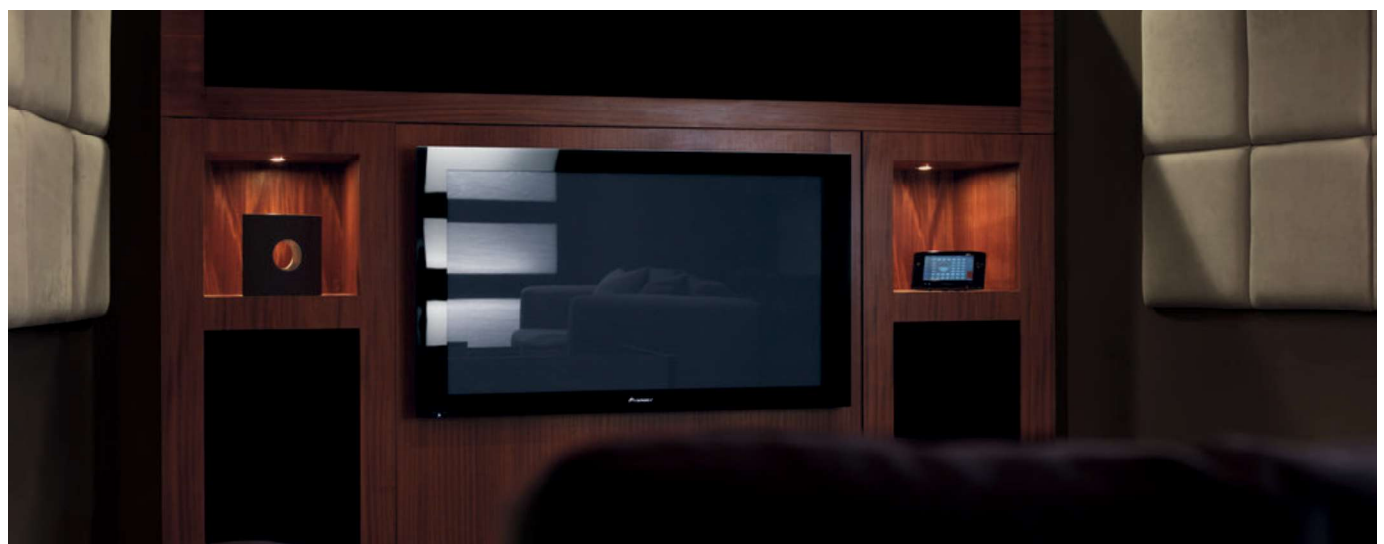

Custom Theatre 700 Series

Pricelist valid from 01-10-2019

Bowers & Wilkins

item	model	description	finish	retail price per piece incl. VAT
Main /	CT 7.3 LCRS	3-way, bass Flowport x 2, 150 mm blue Aramid Fibre FST™ midrange, 2 x 200 mm paper/Aramid Fibre bass woofer	Soft Touch Matt Black	€ 1.500,00
	CT 7.4 LCRS	2-way, bass Flowport x 2, 2 x 165 mm blue Aramid Fibre midrange / bass woofer	Soft Touch Matt Black	€ 1.000,00
	CT 7.5 LCRS	2-way, bass Flowport x 2, 165 mm blue Aramid Fibre midrange / bass woofer	Soft Touch Matt Black	€ 600,00
Subwoofer	CT SW15	1000W passive, 380 mm paper/Aramid Fibre woofer, matching with SA1000	Soft Touch Matt Black	€ 1.250,00
	CT SW12	1000W passive, 300 mm paper/Aramid Fibre woofer, matching with SA1000	Soft Touch Matt Black	€ 1.000,00
	CT SW10	1000W passive, 250 mm paper/Aramid Fibre woofer, matching with SA1000	Soft Touch Matt Black	€ 750,00
Accessories	SA 1000	1000W amplifier Class D, only matching CT SW15, CT SW12, CT SW10	Black	€ 1.500,00

price/piece

All prices and specifications are subject to change without prior notice. Our general conditions apply to all our transactions. Info: www.bowerswilkins.com.